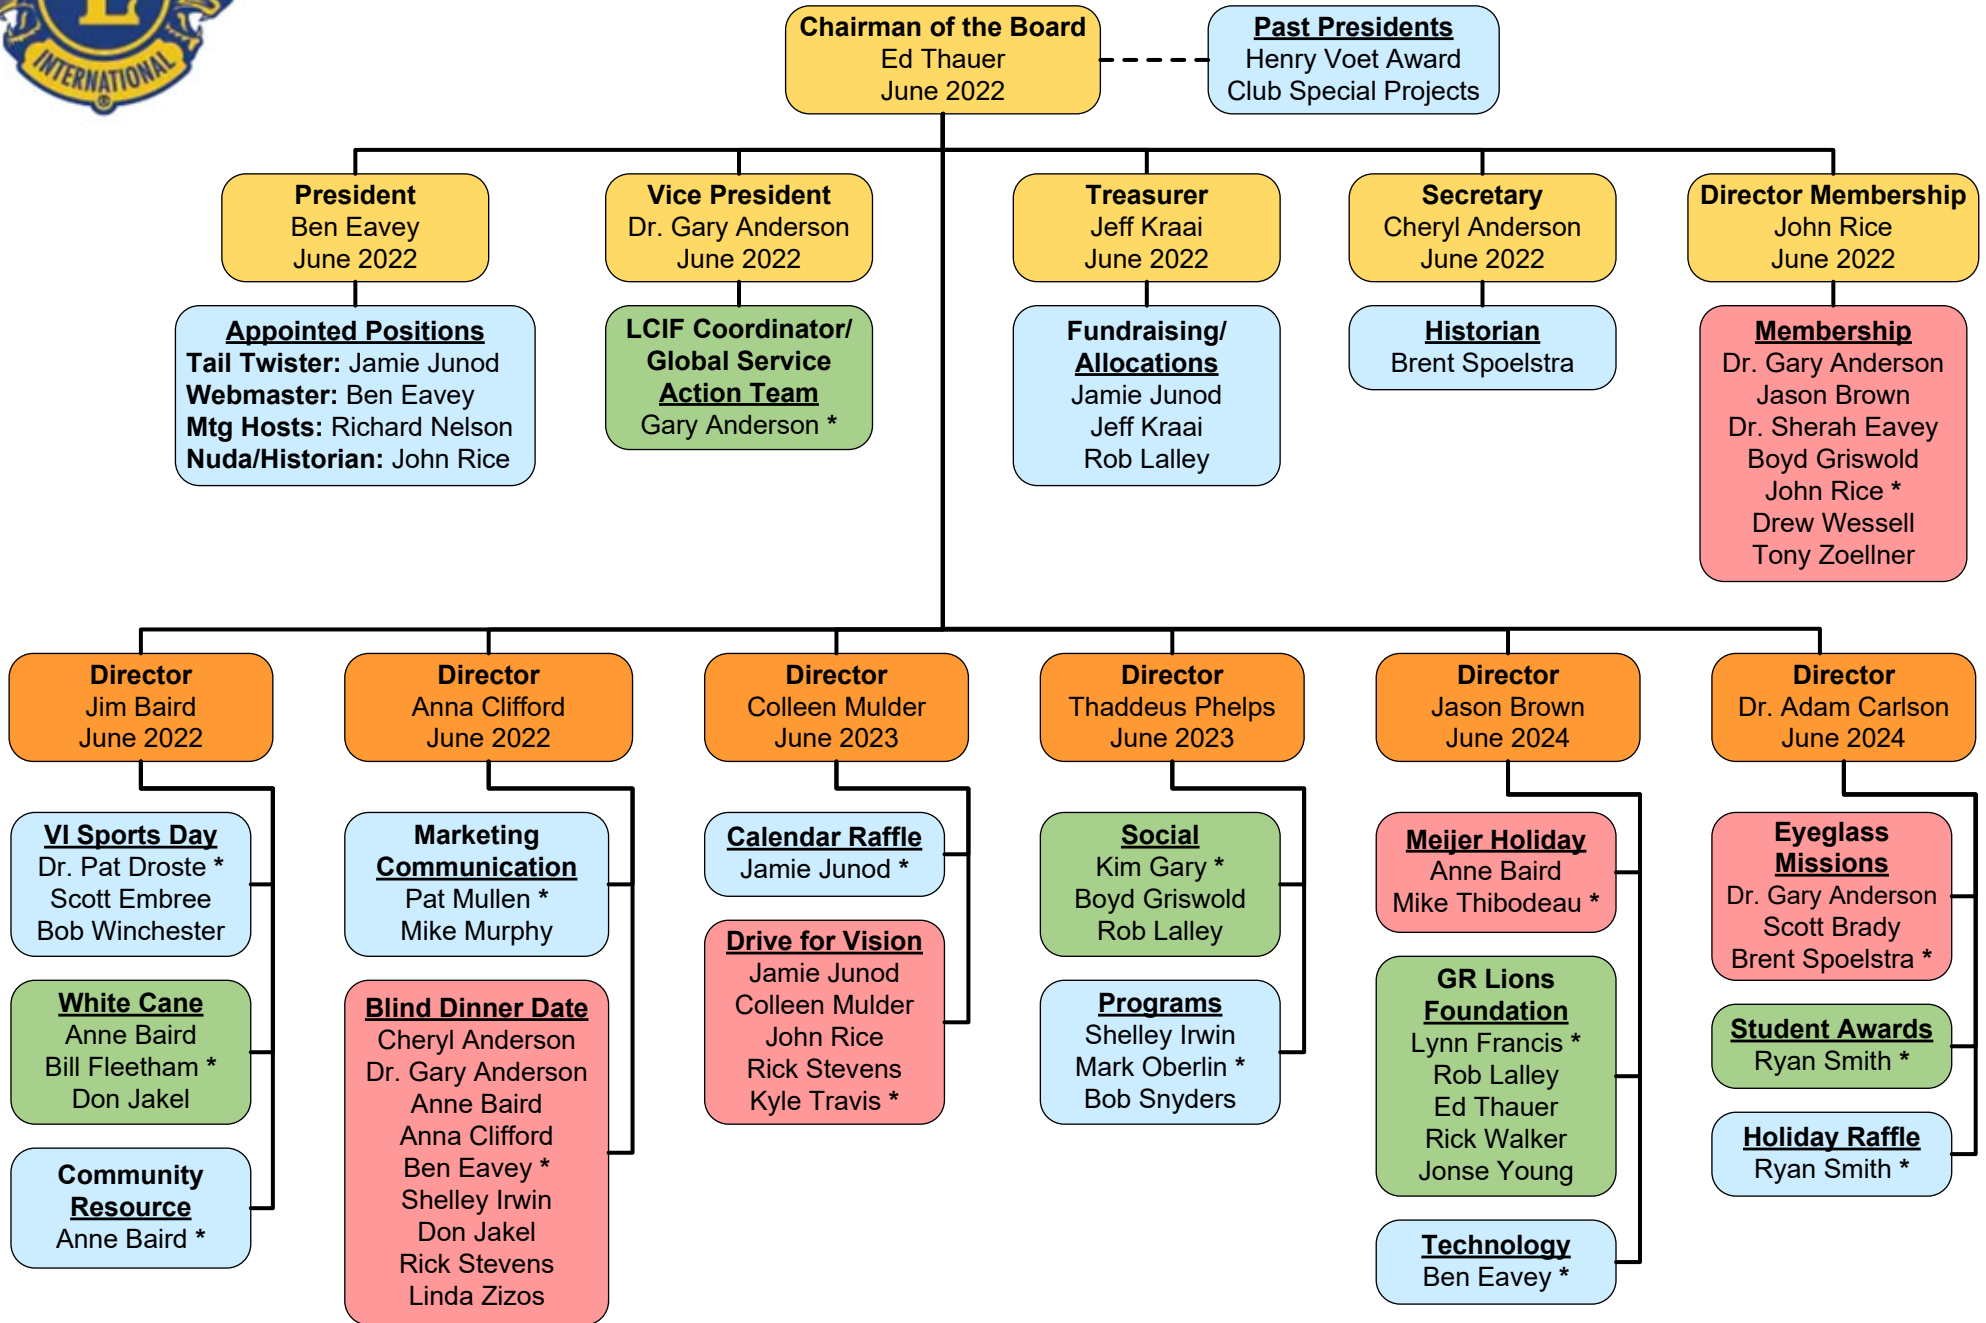

Grand Rapids 2021 – 2022 Organizational Chart

* denotes Committee Chair