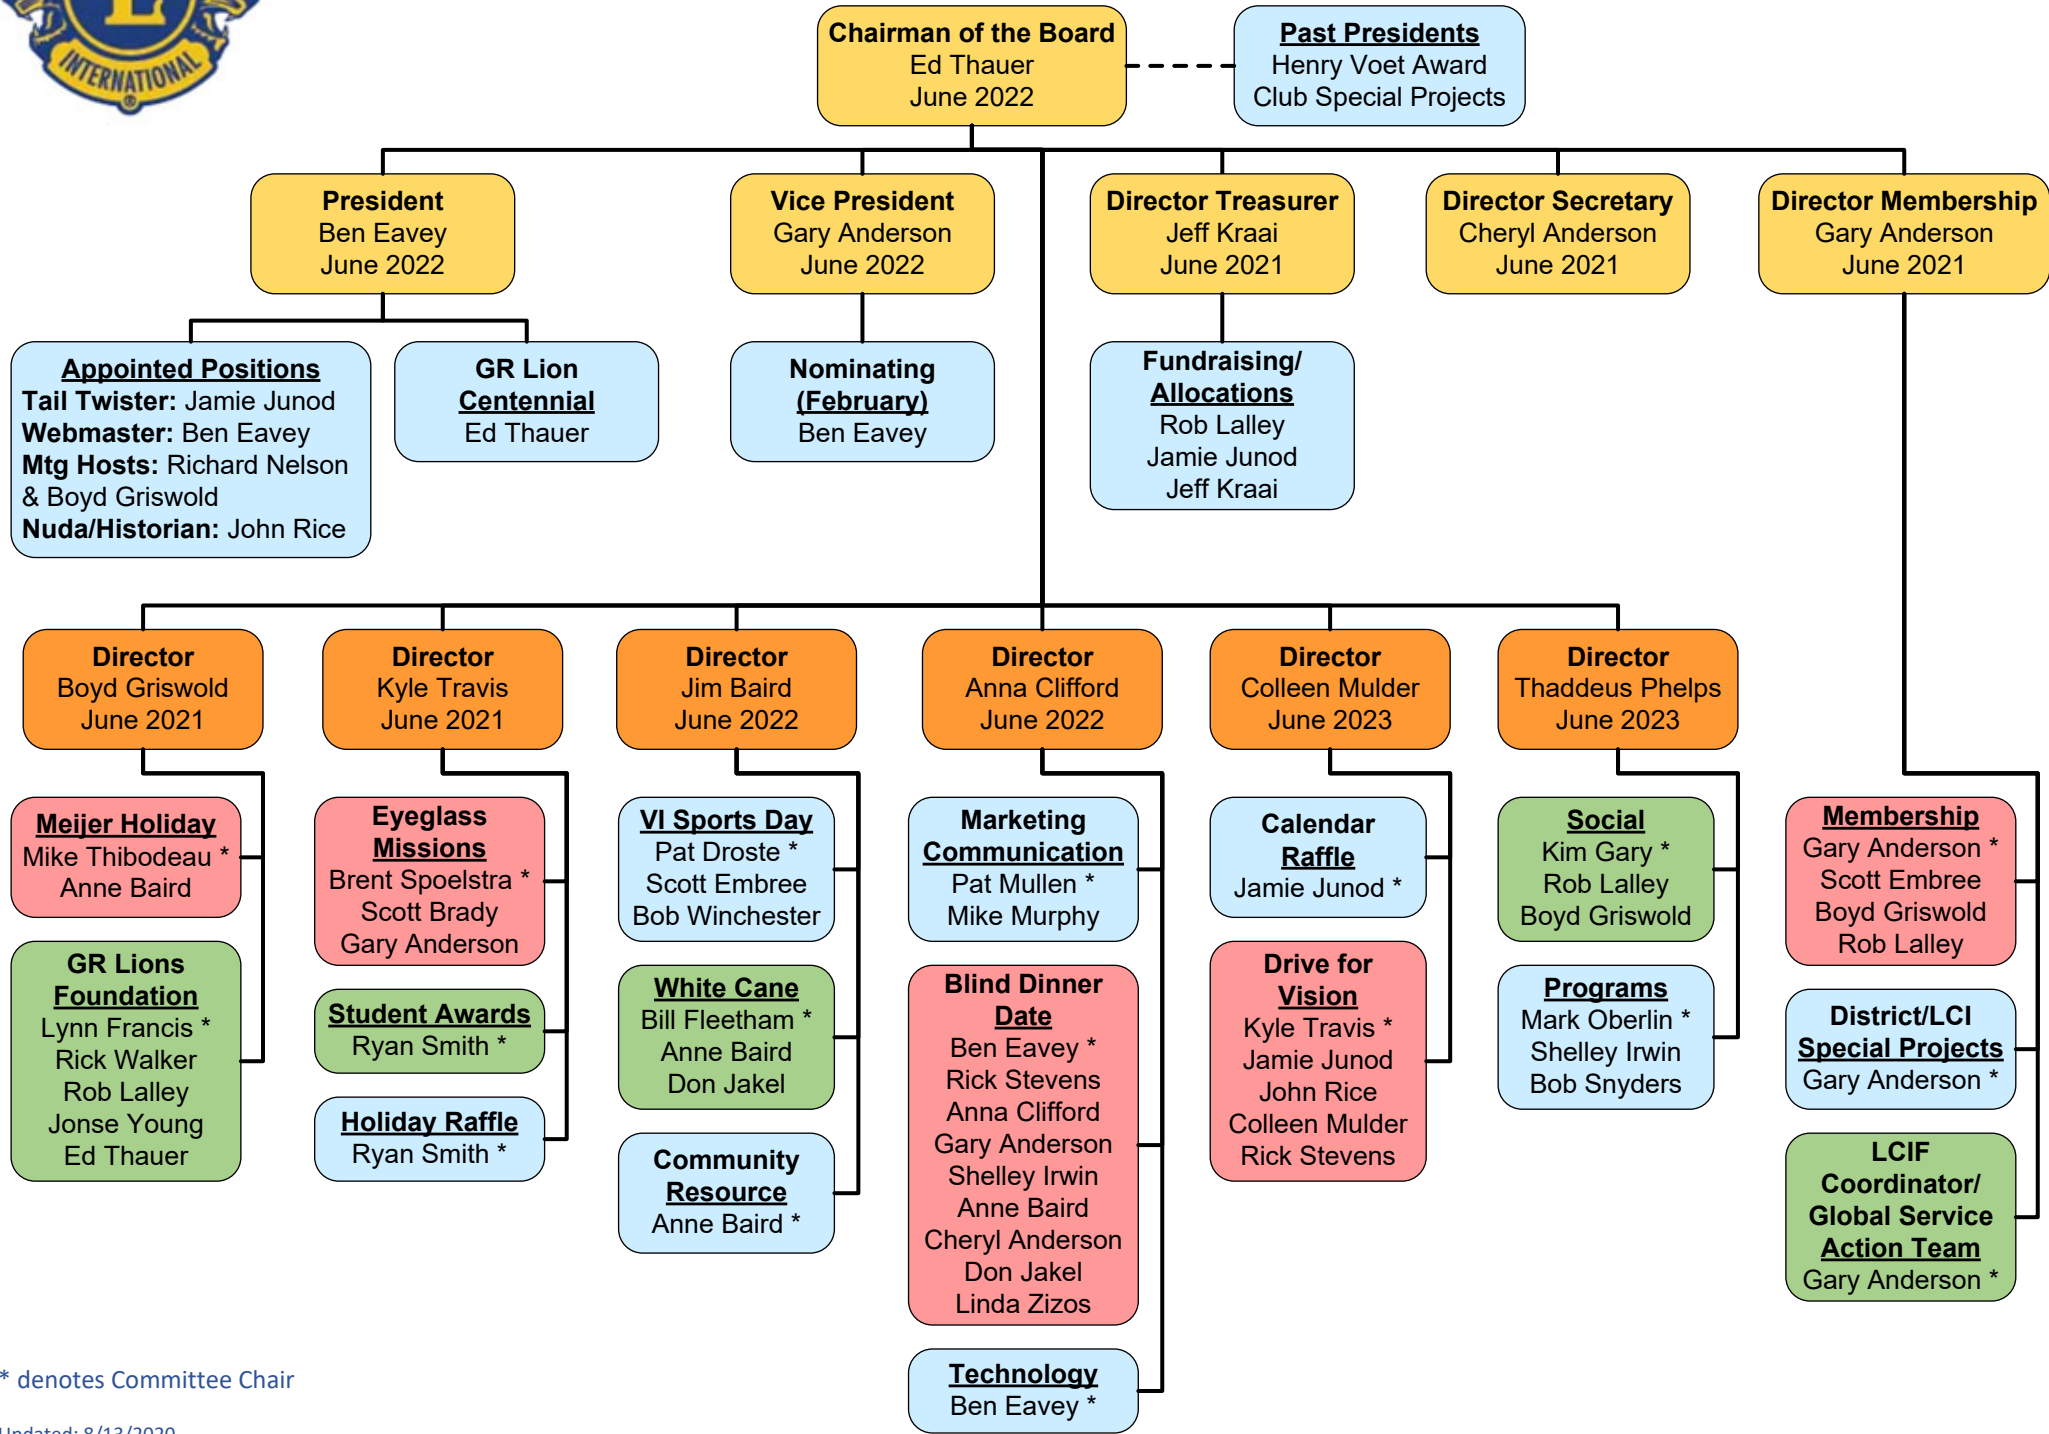

Grand Rapids 2020 – 2021 Organizational Chart

* denotes Committee Chair